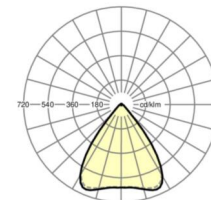

LIGHTING TECHNOLOGY

Placement	LED, Colour rendering/Light colour CRI ≥ 80 / 6500K
Colour tolerance (MacAdam)	3SDCM
Photobiological safety (Luminaire)	RG1
Nominal luminous flux	4224lm
LED service life	50000h L80/B10 (Tq 45°C)
Luminaire luminous efficiency	164lm/W
Beam angle	80° (C0) / 80° (C90)
UGR lat./long.	16.6 / 16.8

MECHANICS

Housing colour	silver grey/white aluminium RAL 9006
Dimensions (LxWxH/DxH)	1531mm x 55mm x 37mm
Weight (net)	1.9kg
Type of installation	Mounting rail system installation, Light structure

Dimensions

L	1531 mm	Length
B	55 mm	Width
H	37 mm	Height

DEEP-LINK

<https://www.regiolux.de/en/article/19430006155>

Reference	LED 4000lm 865
ηLB	100 %
Φ ↓/↑	98 % / 2 %
UGR lat./long.	16.6 / 16.8
VDU	65° < 3000cd/m²